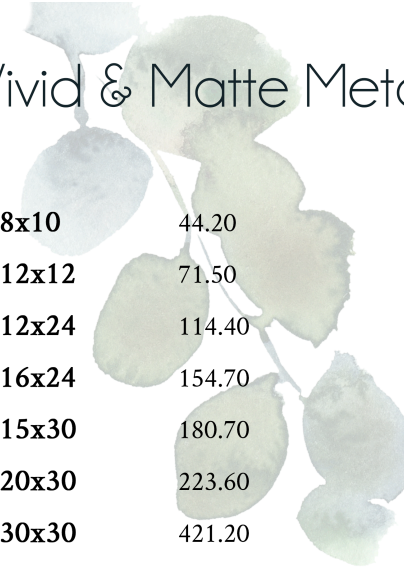

Vivid & Matte Metal

8x10	44.20
12x12	71.50
12x24	114.40
16x24	154.70
15x30	180.70
20x30	223.60
30x30	421.20
24x48	466.70
30x45	647.40
40x60	1294.80

Printed on a thin aluminum surface and employing a modern dye-sublimation process and the latest technology for enhanced color, clarity and detail, Vivid & Matte Metals are a show-stopping contemporary decor piece. Choose either a vibrant glossy finish or a glare-reducing matte finish.