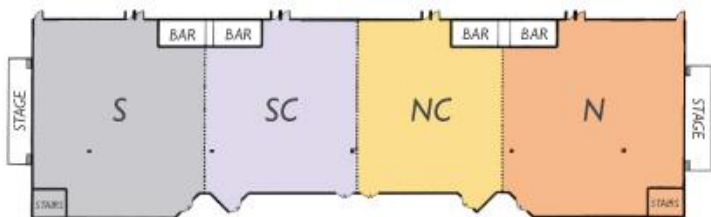

## Meeting Services

Over 20,000 Square Feet of Flexible Meeting/Banquet Space  
15,000 Square Feet of Ballroom Space  
5,500 Square Foot Foyer  
15 to 17 Foot Ceiling Height  
Maximum Banquet Seating Capacity - 1300  
Permanent Stage Dimensions (North & South) 35' W x 6' D  
Trade Show Booth Capacity - 103

## Services

Banquet & Catering Services  
On-Site Parking for Over 400 Vehicles  
Audiovisual Equipment  
Conference Booths  
Computer & Telephone Access

Meeting Room Capacities

BALLROOM	SOUTH	SOUTH CENTER	NORTH CENTER	NORTH
Dimensions	64L x 69W	53L x 60W	51L x 60W	65L x 69W
Theatre	100 - 350	100 - 225	100 - 225	100 - 350
Classroom	100 - 250	100 - 150	100 - 150	100 - 250
1/2 Rounds (7)	100 - 230	100 - 140	100 - 140	100 - 230
Rounds (10)	100 - 330	100 - 200	100 - 200	100 - 330