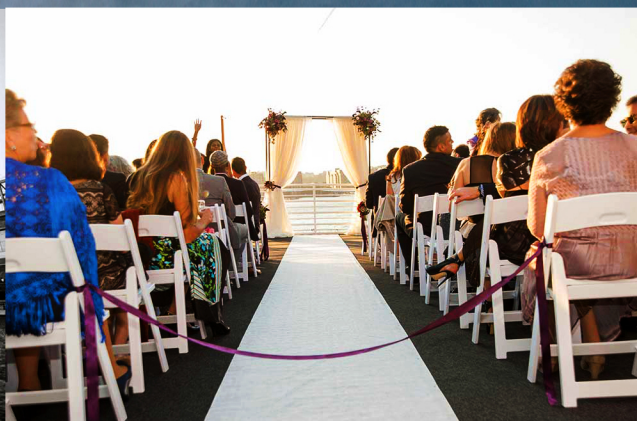

THE AQUA AZUL

Luxury Yacht Wedding Cruises

WEDDING CRUISE ITINERARY

SIX HOUR CELEBRATION IN NY HARBOR WITH NYC'S TIMELESS SKYLINE VIEWS
THIRTY MINUTE BRIDAL PARTY EARLY BOARD FOR FAMILY PHOTOS IN CHELSEA PIERS
THIRTY MINUTE GUEST BOARDING TIME
THIRTY MINUTE DOCKSIDE CEREMONY
FULL FOUR HOUR CRUISE
THIRTY MINUTE COURTESY DISEMBARKATION TIME
CRUISING BY NYC'S LANDMARKS INCLUDING A PHOTO OP BY THE STATUE OF LIBERTY,
THE FREEDOM TOWER, ELLIS ISLAND, THE BROOKLYN BRIDGE, THE UNITED NATIONS AND MORE...

WEDDING CEREMONY & RECEPTION PACKAGES

SIX HOUR CRUISE PACKAGE INCLUDING PREMIUM BAR & CELEBRATORY BUFFET OR COCKTAIL-STYLE MENU I
WEEKEND DAYTIME CRUISE- $130 PP (90 GUEST MINIMUM CHARGE *)
FRIDAY OR SUNDAY EVENING CRUISE- $140 PP (90 GUEST MINIMUM CHARGE *)
SATURDAY EVENING CRUISE - $150 PP (100 GUEST MINIMUM CHARGE *)
* FREE UPGRADES OF EQUIVALENT VALUE AVAILABLE FOR SMALLER PARTIES

TO THE ABOVE BASELINE PLEASE ADD: $1500 MARINA DOCKAGE FEE, 20% OPERATION FEE, AND 8.875% NYS SALES TAX
YACHT REPOSITIONING FEE MAY BE ADDED FOR PICK-UP LOCATIONS OTHER THAN CHELSEA PIERS, NYC
FLORAL ARRANGEMENTS, PHOTOGRAPHER, VIDEOGRAPHER, DJ, MUSICIANS, ETC ARE AVAILABLE FOR ADDITIONAL FEE
STAFF GRATUITIES ARE DISCRETIONARY