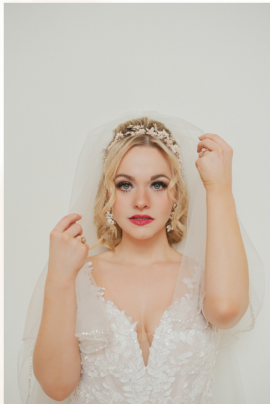

"True Love"

$2000

Included:

5 hours Wedding Day coverage
- Before Wedding Preparations
- Ceremony
- Reception
20-minute Mini Bridal Session
{before or after wedding day}

* second shooter included

"Eternally Yours"

$3000

Included:

8 hours Wedding Day coverage
- Before Wedding Preparations
- Ceremony
- Reception
Bridal Session {before or after wedding day}
30-minute Engagement Session

* second shooter included

* option to add extra Wedding Day coverage: $200/hour