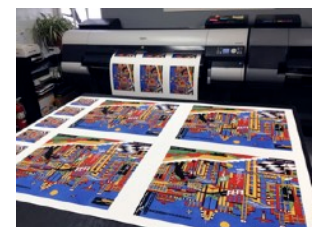

Thank-You Cards

I offer notecards with an image of the finished painting. The cards are 5"x7", have no writing on the inside, and come with envelopes.

100 cards:	\$220
200 cards:	\$300

Giclee Prints

Giclees are museum-quality prints of the finished artwork done by Asheville's best printer. Cost varies tremendously by size and number of prints needed. As an example, four 16"x20" prints would be \$400.