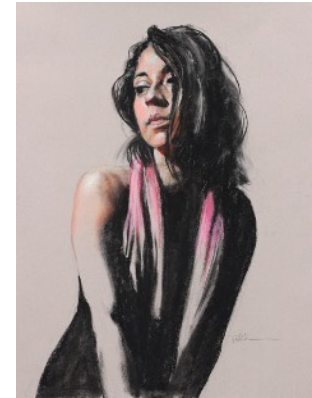

Asheville Event Paintings

an activity of the Studio of Skip Rohde
PO Box 425. Mars Hill, NC. 28754
www.ashevilleeventpaintings.com
skiprohde@gmail.com
828.273.6476

Price Guide

Event Painting

Event paintings can be made in a range of media and sizes. Three primary options are listed below, with the most popular being the 24"x30" oil on canvas. Other sizes are available upon request. All prices include tax and local delivery.

Oil on canvas (18"x24"):	\$1,950
Oil on canvas (24"x30"):	\$2,500
Oil on canvas (30"x40"):	\$3,900

Delivery via FedEx or UPS: Varies

Additional Options

Portraits

When you order an event painting, I offer special pricing on portraits. The most popular is the charcoal and pastel portrait of a single individual. Other sizes are available upon request.

Charcoal and pastel portrait of 1 person, 19"x25":	\$500
Charcoal and pastel portrait of 2 people, 19"x25":	\$800
Oil on canvas portrait of 1 person, 20"x24":	\$1,700
Oil on canvas portrait of 2 people, 20"x24":	\$2,200