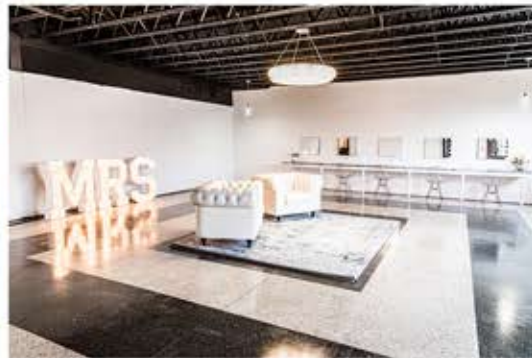

Helpful Information Regarding The Rental of Station 1

- The climate controlled reception venue is 5,000 square foot and opens to 3000 square foot patio

- Station 1 has list of exclusive vendors and caterers to ensure the highest level of service and the best possible experience for our clients and their guests.

- Hourly rentals for smaller events are booked at a 3 hour minimum, all year round

- Station 1 can accommodate seated ceremony and receptions for to 250 guests

- Station 1 has list of preferred vendors that are to be used

- There is ample parking available for events and can accommodate passenger buses

- A $250 cleaning fee will be required for all events

Station 1 Rental Rates

	2020	2021
Saturday	$3500	$4250
Friday, Sunday	$3250	$3750

Off-Peak Rental Rates (January, February, July, August)

Saturday	$2500	$3250
Friday, Sunday	$2250	$2750

Hourly Rental Rates

(3 hour Minimum All Year Round, Not Including National Holidays, and for all smaller events)

M/T/W/Th/Sun	$250
Friday/Saturday	$350

WWW.STATION1VENUE.COM

welcome@station1venue.com

find us on social media

@station1venue

140 Mulberry Street, Abilene TX 79601