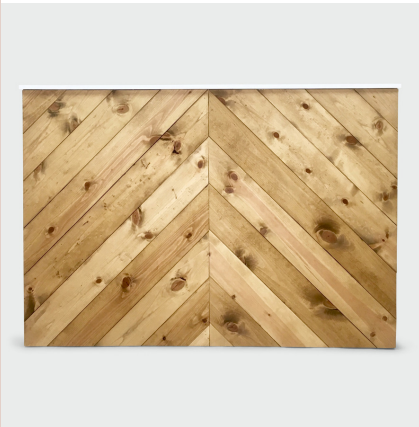

INVENTORY + PRICE SHEET

(720) 815-5971 | hoorayrentals.com
hello@hoorayrentals.com | @hoorayrentals

SEATING

GOLD WIRE CHAIR - \$10

WHITE WIRE CHAIR - \$9

WHITE TOLIX BAR STOOL - \$8

TABLES

DINING TRESTLE TABLE - \$40

*ROUND BAR TABLE (CAD RENDERING -
ARRIVING DEC 2018)- \$35

BAR

CHEVRON BAR - \$200

BOXWOOD BAR - \$175

WHITE BAR - \$150

MISCELLANEOUS

WHITE SHELF - \$25

~packages available~

- 1x trestle table + 8x gold dining chair
\$96 (normally \$120)
- 1x trestle table + 8x white dining chair
\$89 (normally \$112)
- 1x bar table + 3x white tolux stool
\$47 (normally \$59)
- 1x bar + 2x shelf
 - chevron - \$200 (normall \$250)
 - boxwood - \$180 (normally \$225)
 - white - \$160 (normally \$200)