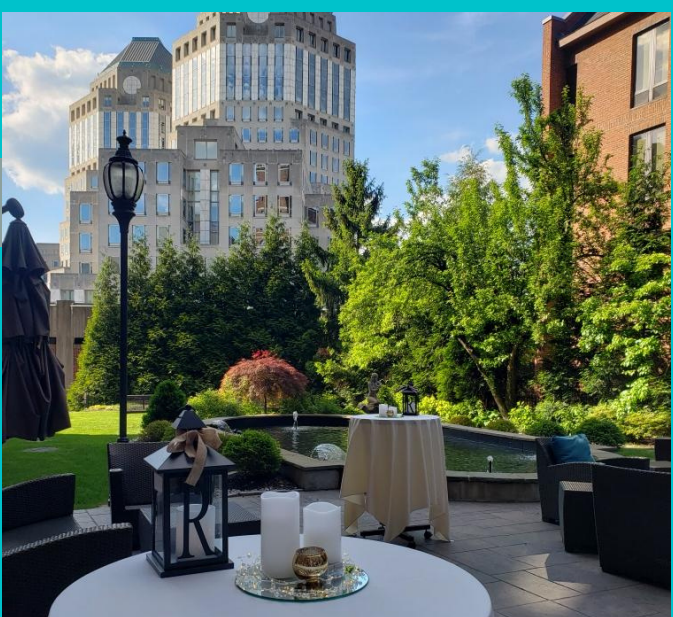

The Phelps

A RESIDENCE INN BY MARRIOTT

VIEW NOW

*Rehearsal Dinner, Welcome Party,
Ceremony, Reception, Brunch*

Top of The Park - Rooftop Bar

Upper Level

Seating for 47, Capacity: 70
Rental: $1,500++, $3,500 Catering Minimum++

Lower Level

Seating for 67, Capacity: 100
Rental: $2,500++, $5,000 Catering Minimum++

Courtyard

Ceremony, Cocktail Reception

Existing Set: 33
Capacity: 100
Rental: $1,500++, $2,500 Catering Minimum++

For more information, please call 513-651-1234 or email ashley.teal@pyramidhotelgroup.com