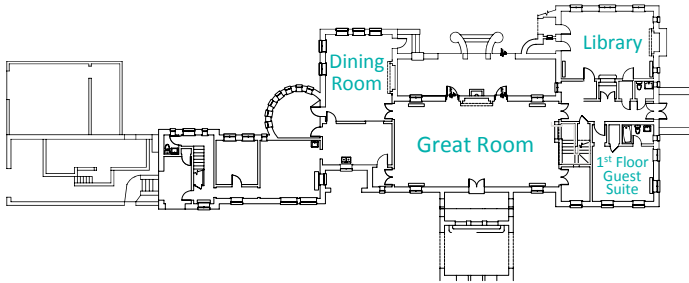

Rates & Rental Information

First Floor

Crosley Estate Event Rental

$3000 | Monday - Wednesday | 1pm - 11pm

$3500 | Thursday | 1pm - 11pm

$5500 | Fridays & Sundays* | 1pm - 11pm

$6000 | Saturdays | 1pm - 11pm