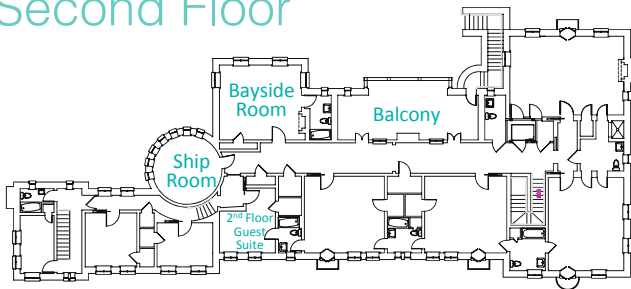

Second Floor

Crosley Estate Event Rental Plus Lawn

$3700 | Monday - Wednesday | 1pm - 11pm

$4200 | Thursday | 1pm - 11pm

$6200 | Fridays & Sundays* | 1pm - 11pm

$6700 | Saturdays | 1pm - 11pm

*Sundays before holidays charged at Saturday rate

Event rentals above include all public areas on the 1st & 2nd floors, six restrooms, patio, & pavilion

Crosley Estate Ceremony Only Rental – Bayside Lawn

$2000 | Ceremony only on the Bayside lawn with access to public restrooms, 1st and 2nd floor guest suites, and the balcony | 3-hours maximum between 7am – 9pm | Maximum of 100 guests | No food service allowed | Available 4 or less months prior to event date.

Crosley Estate Elopement Packages

$400 | Daytime Ceremony – 30 minutes between 9am – 4pm | Walk-on/walk-off ceremony on the Bayside Lawn | Maximum of 20 people plus the officiant | No set-up or food allowed | Elopements can be contracted 14 – 60 days in advance of the event date | additional 30 minutes for photos can be added for $100

$650 | Evening Ceremony – 30 minutes between 5pm – 9pm | Walk-on/walk-off ceremony on the Bayside Lawn | Maximum of 20 people plus the officiant | No set-up or food allowed | Elopements can be contracted 14 – 60 days in advance of the event date | additional 30 minutes for photos can be added for $100

New Year's Eve Rental Package

$10000 | New Year's Eve rental package includes Crosley Estate Event Rental plus the Bayside Lawn (see above for details) from 1pm to 2am | Includes the holiday surcharge and a 1-hr rehearsal (non-holiday)

Photo Shoot Rental

$250/hour | Personal photos only – engagements, wedding portraits, graduation, etc. | 1-hour minimum and 4-hours maximum between 7am – 11pm | Can only be scheduled within 30 days of requested event date

All prices are subject to change without notice