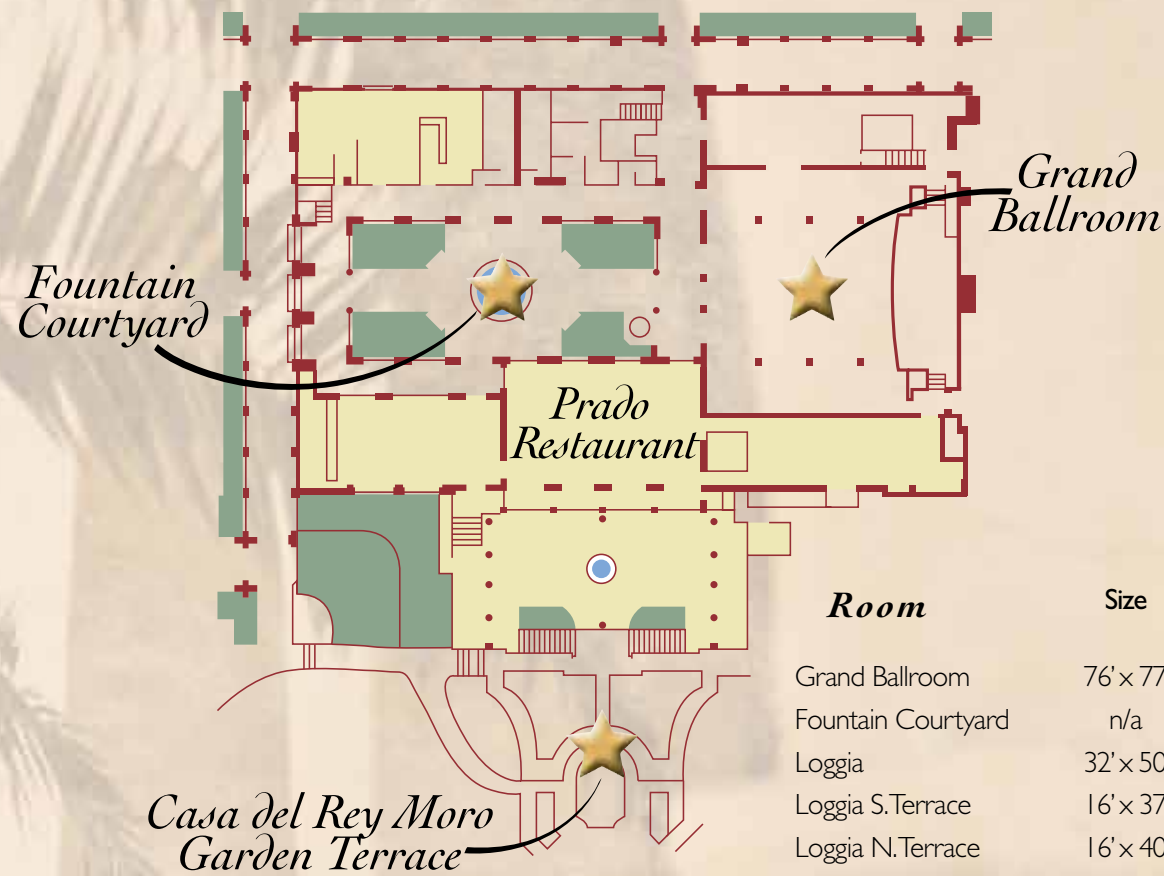

### FOUNTAIN COURTYARD

As the pre-function space to the Grand Ballroom, this traditional, Spanish Colonial courtyard offers a lush garden setting. The famous Donal Hord sculpture, "Woman of Tehuantepec," sits as the centerpiece of the Courtyard.

THE  
**PRADO**  
AT BALBOA PARK

Located in the historic House of Hospitality  
1549 El Prado, Suite 12 • 619.557.9441  
[www.balboaparkweddings.com](http://www.balboaparkweddings.com)

Your Wedding should be the most memorable day of your life. Let us create a unique and lasting memory for you. Contact our professional staff to begin planning the wedding of your dreams.

## first floor

Room	Size	Square Feet	Ceiling Height	Reception	Theater	Seated w/ dance
Grand Ballroom	76' x 77'	5500	22'	500	320	320
Fountain Courtyard	n/a	n/a	n/a	300	n/a	n/a
Loggia	32' x 50'	1600	14'	140	90	80
Loggia S.Terrace	16' x 37'	592	n/a	40	n/a	n/a
Loggia N.Terrace	16' x 40'	640	n/a	40	n/a	n/a
Alhambra	22' x 47'	1042	12'	120	80	60
Alhambra Terrace	10' x 63'	594	n/a	60	n/a	n/a
Garden Terrace (ceremony site)	95' x 40'	3800	n/a	250	320	n/a

## second floor