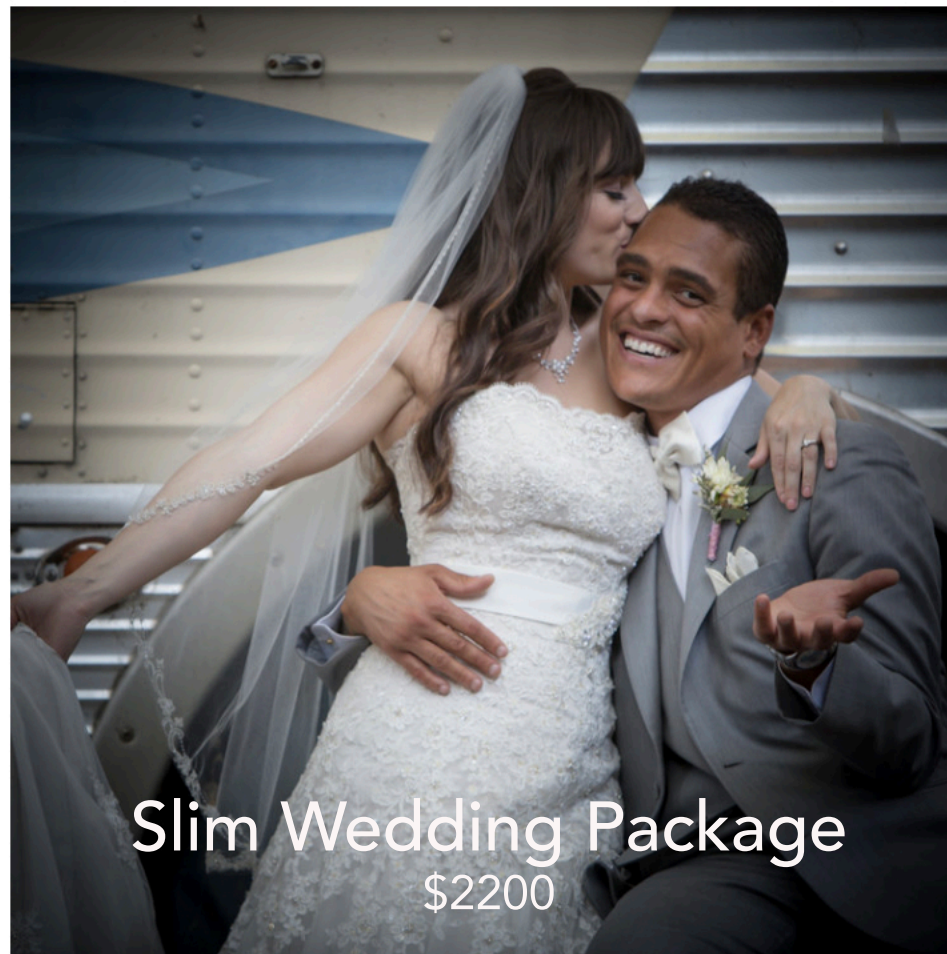

Portrait sessions
\$400

Family sessions
\$550

Full On Wedding Package
\$4600

Sweet Wedding Package
\$3000

Slim Wedding Package
\$2200

Engagement/Elopement
\$1600