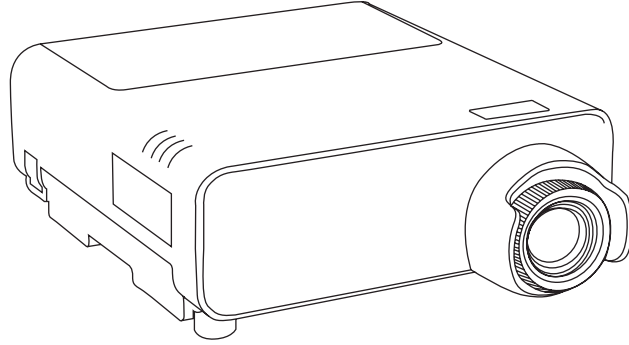

STUDIO ELEVN
RENTAL POOL CONT.

PROJECTOR

$200

Canon WUX450ST Projector