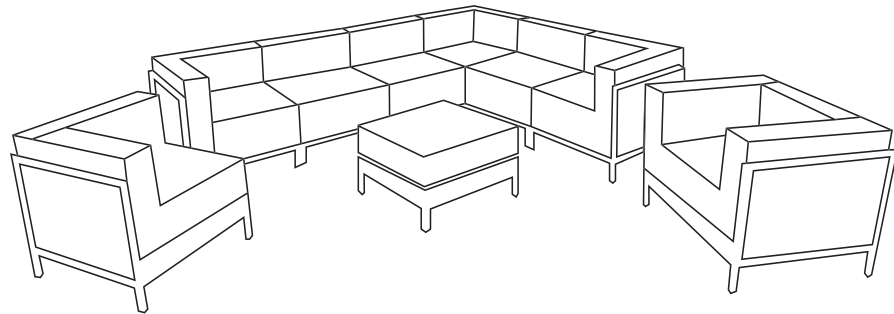

LARGE LOUNGE AREA

$100/set

9 piece modern black sectional with ottoman

SETUP FEES

We are here to help! Our experienced and dedicated staff is here to help to make your day a breeze. Please let us know what you need and we will make it happen. During your rental we will have Studio Elevn Staff member here for your convenience. This is a mandatory service for insurance purposes. We will not interrupt your event, we will just be there when you need us!

*Rates vary on needs, $20 hour is the base rate. DIT, event planning etc... are excluded.

801.478.0647
@STUDIOELEVN
STUDIOELEVN.COM
435 W 400 S #304 - SLC UT 84101