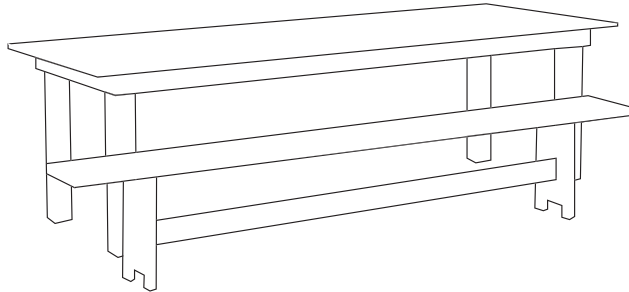

## FARM TABLES

\$50/table

Available in gray, whitewash, wooden

Seat up to 10 people per table

+\$35 for benches