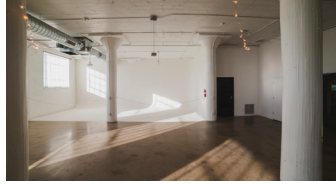

STUDIO ELEVN
WEDDING PACKAGES

YOUR BLANK CANVAS - $1700

Our space is the perfect blank canvas to create your perfect day, whatever your style.