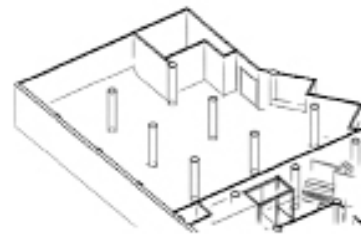

#### STUDIO A FEATURES

- 2,900 SQ. FT.
- 14 FT. CEILING
- 15' X 30' C/C WALL
- LARGE WEST FACING WINDOWS
- INDIRECT OVERHEAD DIMMING LIGHTS
- INDEPENDENT CIRCUITS FOR ALL OUTLETS
- HIGH SPEED WIFI
- AIR CONDITIONED/HEATED
- 9 X 18 X 9 FT FREIGHT ELEVATOR