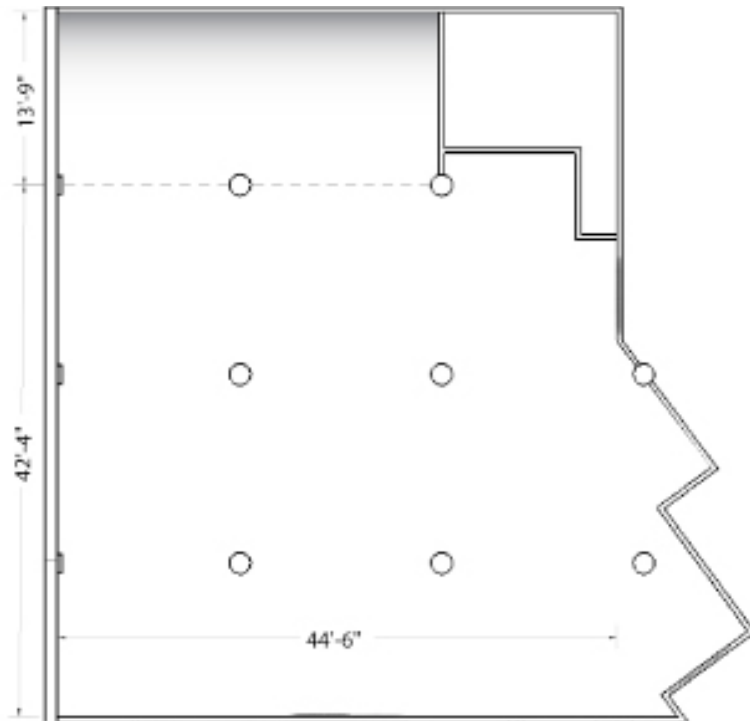

#### STUDIO A FEATURES

- 2,900 SQ. FT.
- 14 FT. CEILING
- 15' X 30' C/C WALL
- LARGE WEST FACING WINDOWS
- INDIRECT OVERHEAD DIMMING LIGHTS
- INDEPENDENT CIRCUITS FOR ALL OUTLETS
- HIGH SPEED WIFI
- AIR CONDITIONED/HEATED
- 9 X 18 X 9 FT FREIGHT ELEVATOR