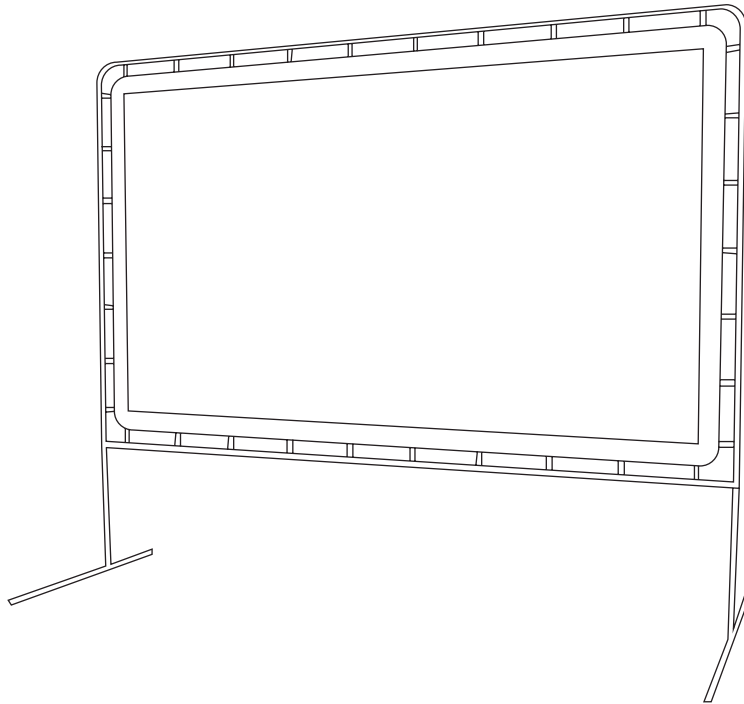

INDOOR/OUTDOOR PROJECTOR SCREEN

$200

16x9 - 144"

+$20 for Rear Projection

801.478.0647
@STUDIOELEVN
STUDIOELEVN.COM
435 W 400 S #304 • SLC UT 84101