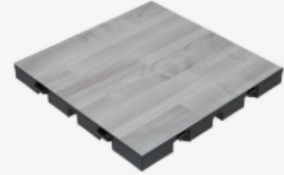

WE HAVE 20 COLORS AND STYLES UNLIMITED AMOUNT OF COMBINATIONS

Our pricing is simple. $2.50/sqft. That's it, no other fees.

All rentals include:
Any color combination
Delivery (within 30 miles)
Set up
Take down

CALL US: (502) 219-7397

DARK WOOD PARQUET

LIGHT WOOD PARQUET

GRAY PLANK

LIGHT WOOD PLANK

BLACK DANCE

WHITE DANCE

RED

BLUE

YELLOW, AND MORE!