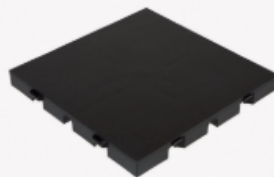

**CALL US: (502) 219-7397**

DARK WOOD PARQUET

LIGHT WOOD PARQUET

GRAY PLANK

LIGHT WOOD PLANK

BLACK DANCE

WHITE DANCE

RED