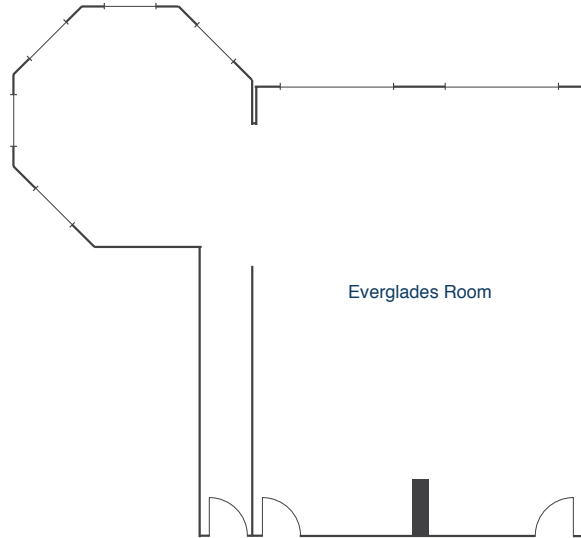

ATLANTIC TERRACE

Function Room	Dimension	Sq Ft	Ceiling Ht	Banquet	Reception	Classroom	Theatre	Conference	U-Shape
Atlantic Terrace	50' x 49'	1733	-	100	120	-	120	-	-

OCEAN VIEW BALLROOM

- Overlooking the Atlantic Ocean and all of downtown Fort Lauderdale
- Recessed and cover lighting
- Coffered ceilings
- French doors open to a balcony overlooking unobstructed views of the Atlantic Ocean 
- 11th floor

OCEAN VIEW BALLROOM

Function Room	Dimension	Sq Ft	Ceiling Ht	Banquet	Reception	Classroom	Theatre	Conference	U-Shape
Ocean View Ballroom	55' x 51'	2055	10'4"	110	130	75	130	38	27

OCEAN VIEW TERRACE

Function Room	Dimension	Sq Ft	Ceiling Ht	Banquet	Reception	Classroom	Theatre	Conference	U-Shape
Ocean View Terrace	83' x 40'	2678	-	100	130	-	120	-	-

EVERGLADES ROOM

Function Room	Dimension	Sq Ft	Ceiling Ht	Banquet	Reception	Classroom	Theatre	Conference	U-Shape
Everglades	58' x 55'	2525	9'	60	80	47	90	38	60

HOSPITALITY SUITE

Function Room	Dimension	Sq Ft	Ceiling Ht	Banquet	Reception	Classroom	Theatre	Conference	U-Shape
Hospitality Suite	22' x 18'	396	8'	16	20	12	20	16	15