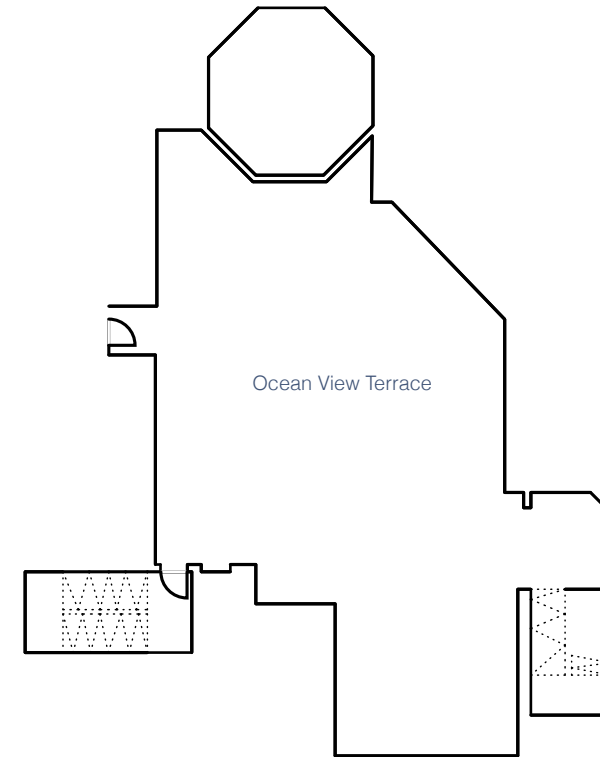

ATLANTIC GARDEN

- Steps from the beach
- Just outside the Atlantic Ballroom
- Ideal for ceremonies and receptions
- Tropical setting

ATLANTIC BALLROOM

Function Room	Dimension	Sq Ft	Ceiling Ht	Banquet	Reception	Classroom	Theatre	Conference	U-Shape
Atlantic Ballroom	50' x 28'	1400	11'8"	80	100	60	120	48	39

ATLANTIC TERRACE

Function Room	Dimension	Sq Ft	Ceiling Ht	Banquet	Reception	Classroom	Theatre	Conference	U-Shape
Atlantic Terrace	50' x 49'	1733	-	100	120	-	120	-	-

OCEAN VIEW BALLROOM

- Overlooking the Atlantic Ocean and all of downtown Fort Lauderdale
- Recessed and cover lighting
- Coffered ceilings
- French doors open to a balcony overlooking unobstructed views of the Atlantic Ocean 
- 11th floor

OCEAN VIEW BALLROOM

Function Room	Dimension	Sq Ft	Ceiling Ht	Banquet	Reception	Classroom	Theatre	Conference	U-Shape
Ocean View Ballroom	55' x 51'	2055	10'4"	110	130	75	130	38	27

OCEAN VIEW TERRACE

Function Room	Dimension	Sq Ft	Ceiling Ht	Banquet	Reception	Classroom	Theatre	Conference	U-Shape
Ocean View Terrace	83' x 40'	2678	-	100	130	-	120	-	-

EVERGLADES ROOM

Function Room	Dimension	Sq Ft	Ceiling Ht	Banquet	Reception	Classroom	Theatre	Conference	U-Shape
Everglades	58' x 55'	2525	9'	60	80	47	90	38	60

HOSPITALITY SUITE

Function Room	Dimension	Sq Ft	Ceiling Ht	Banquet	Reception	Classroom	Theatre	Conference	U-Shape
Hospitality Suite	22' x 18'	396	8'	16	20	12	20	16	15