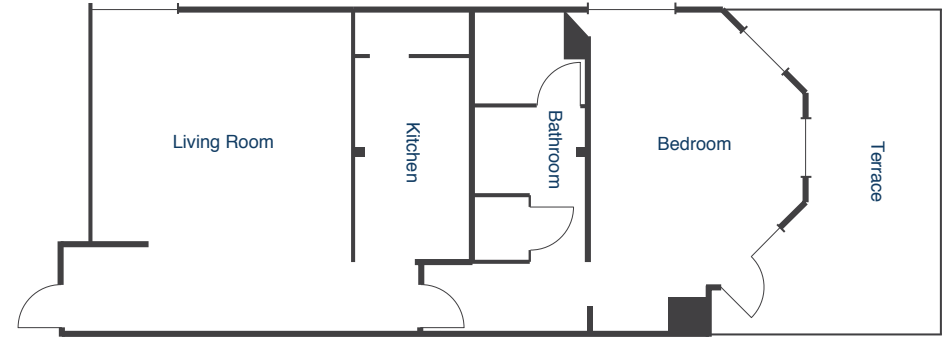

ATLANTIC GARDEN

- Steps from the beach
- Just outside the Atlantic Ballroom
- Ideal for ceremonies and receptions
- Tropical setting

ATLANTIC BALLROOM

Function Room	Dimension	Sq Ft	Ceiling Ht	Banquet	Reception	Classroom	Theatre	Conference	U-Shape
Atlantic Ballroom	50' x 28'	1400	11'8"	80	100	60	120	48	39

ATLANTIC TERRACE

Function Room	Dimension	Sq Ft	Ceiling Ht	Banquet	Reception	Classroom	Theatre	Conference	U-Shape
Atlantic Terrace	50' x 49'	1733	-	100	120	-	120	-	-

OCEAN VIEW BALLROOM

- Overlooking the Atlantic Ocean and all of downtown Fort Lauderdale
- Recessed and cover lighting
- Coffered ceilings
- French doors open to a balcony overlooking unobstructed views of the Atlantic Ocean 
- 11th floor

OCEAN VIEW BALLROOM

Function Room	Dimension	Sq Ft	Ceiling Ht	Banquet	Reception	Classroom	Theatre	Conference	U-Shape
Ocean View Ballroom	55' x 51'	2055	10'4"	110	130	75	130	38	27

OCEAN VIEW TERRACE

Function Room	Dimension	Sq Ft	Ceiling Ht	Banquet	Reception	Classroom	Theatre	Conference	U-Shape
Ocean View Terrace	83' x 40'	2678	-	100	130	-	120	-	-

EVERGLADES ROOM

Function Room	Dimension	Sq Ft	Ceiling Ht	Banquet	Reception	Classroom	Theatre	Conference	U-Shape
Everglades	58' x 55'	2525	9'	60	80	47	90	38	60

HOSPITALITY SUITE

Function Room	Dimension	Sq Ft	Ceiling Ht	Banquet	Reception	Classroom	Theatre	Conference	U-Shape
Hospitality Suite	22' x 18'	396	8'	16	20	12	20	16	15