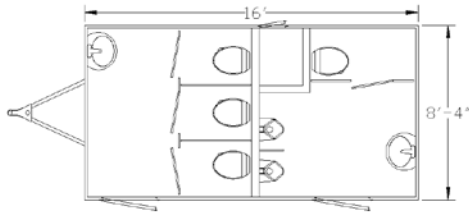

OES LUXURY MOBILE RESTROOMS

Women's vanity

Clean, Spacious and Guests are always pleased.

Deluxe Suite

Rates: \$2500 - \$3750 per day (rates vary depending on season, travel time, event duration and number of guests; price includes delivery charges & on-site attendant)

- Trailer Length: 20 feet
- Trailer Width: 10 feet with Stairs
- Trailer Height: 11 feet
- Women's- 3 toilet /1 vanity sink
- Men's- 1 toilet / 2 urinal / 1 sink
- 2 - A/C or heat units
- 350* or less guests
- Requires (2) Dedicated (20) Amp Power Circuit
- Onboard water system or faucet hook up