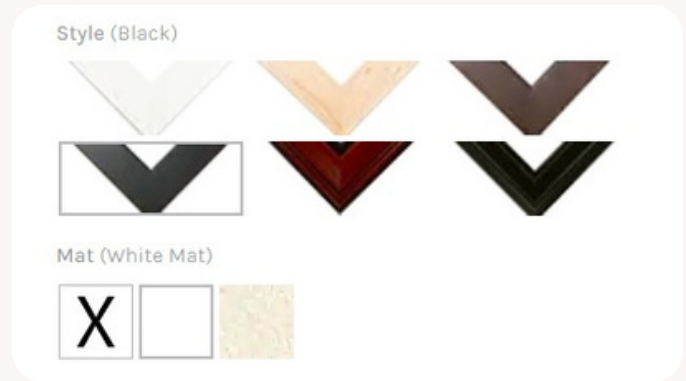

\$2800

PREMIUM

Engagement Portraits
2 - 11X14 Prints
Bridal/ Attire Portraits
2 - 11X14 Prints
12 hour Wedding day
coverage
3 - 11X14 Prints
8X10 Photobook
Full Online Gallery

\$4200

Engagement Session + Bridal/ Attire Sessions are 1 hour each.
*second shooter available at no additional cost for signature and premium weddings.
Excludes destination weddings

Here is an example of a framed picture and the frame options available to choose from

PRINT PACKAGE ADD-ONS

Classic Prints

8 Wallets
(2) 4X6
(2) 5X7
(1) 8X10

Signature Prints

8 Wallets
(4) 4X6
(4) 5X7
(2) 8X10

Deluxe Prints

8 Wallets
(6) 4X6
(6) 5X7
(2) 8X10
(1) 11X14

Premium Prints Plus

8 Wallets
(4) 4X6
(4) 5X7
(1) 8X10 Canvas or Metal Print

11X14 Framed Images

with Matte, choice of frame color

16X20 Framed Images