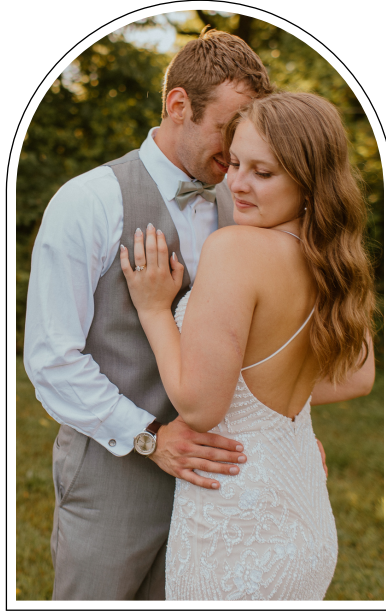

EMILY ANNE PHOTOGRAPHY

WEDDING COLLECTION

1.

- a complimentary 1 hour engagement session
- up to 6 hours of coverage on your wedding day
- sneak peeks within 48 hours of your wedding day
- high res downloads & print release to your fully edited photo galleries
- access to a professional print shop